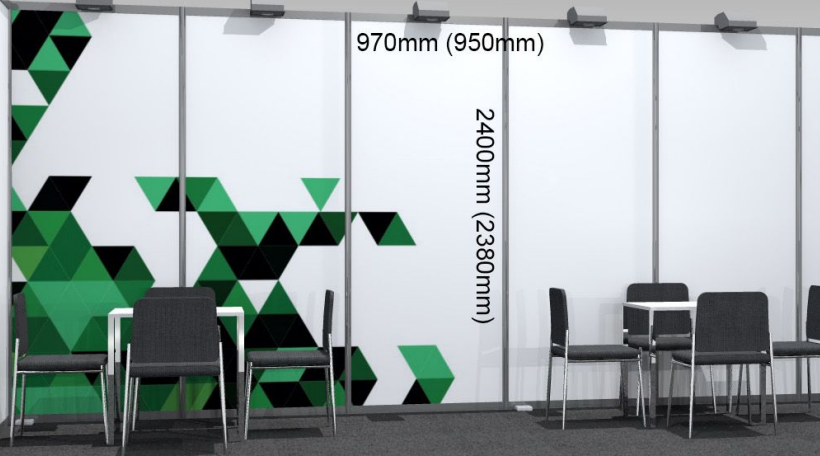

970mm (950mm)

2400mm (2380mm)

300mm (280mm)

2950mm (2930mm)

COMPANY NAME / LOGO

number

COMPANY NAME / LOGO

number

970mm (950mm)

2400mm (2380mm)

COMPANY NAME / LOGO

number

3000mm (2800mm)

2950mm (2930mm)

COMPANY NAME / LOGO

number

970mm (950mm)

2400mm (2380mm)

COMPANY NAME / LOGO

number

300mm (280mm)

2950mm (2930mm)

COMPANY NAME / LOGO

number

970mm (950mm)

2400mm (2380mm)

300mm (280mm)

2950mm (2930mm)

COMPANY NAME / LOGO

number

970mm (950mm)

2400mm (2380mm)